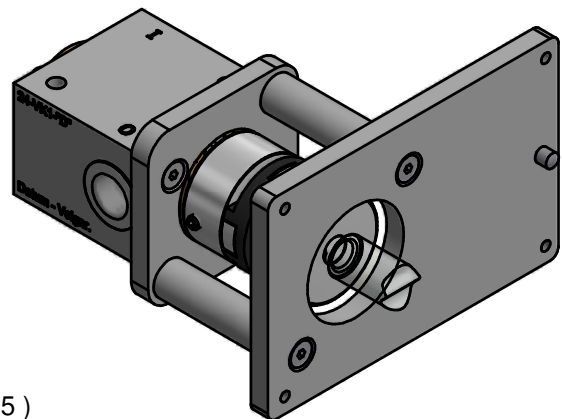

Adaptor regulator 24-VK
for Siemens SQM33 /40 /41 /45
Ø10 with D-shaft

24-PN71-4G-E

12-09-16

(1 : 2.5)