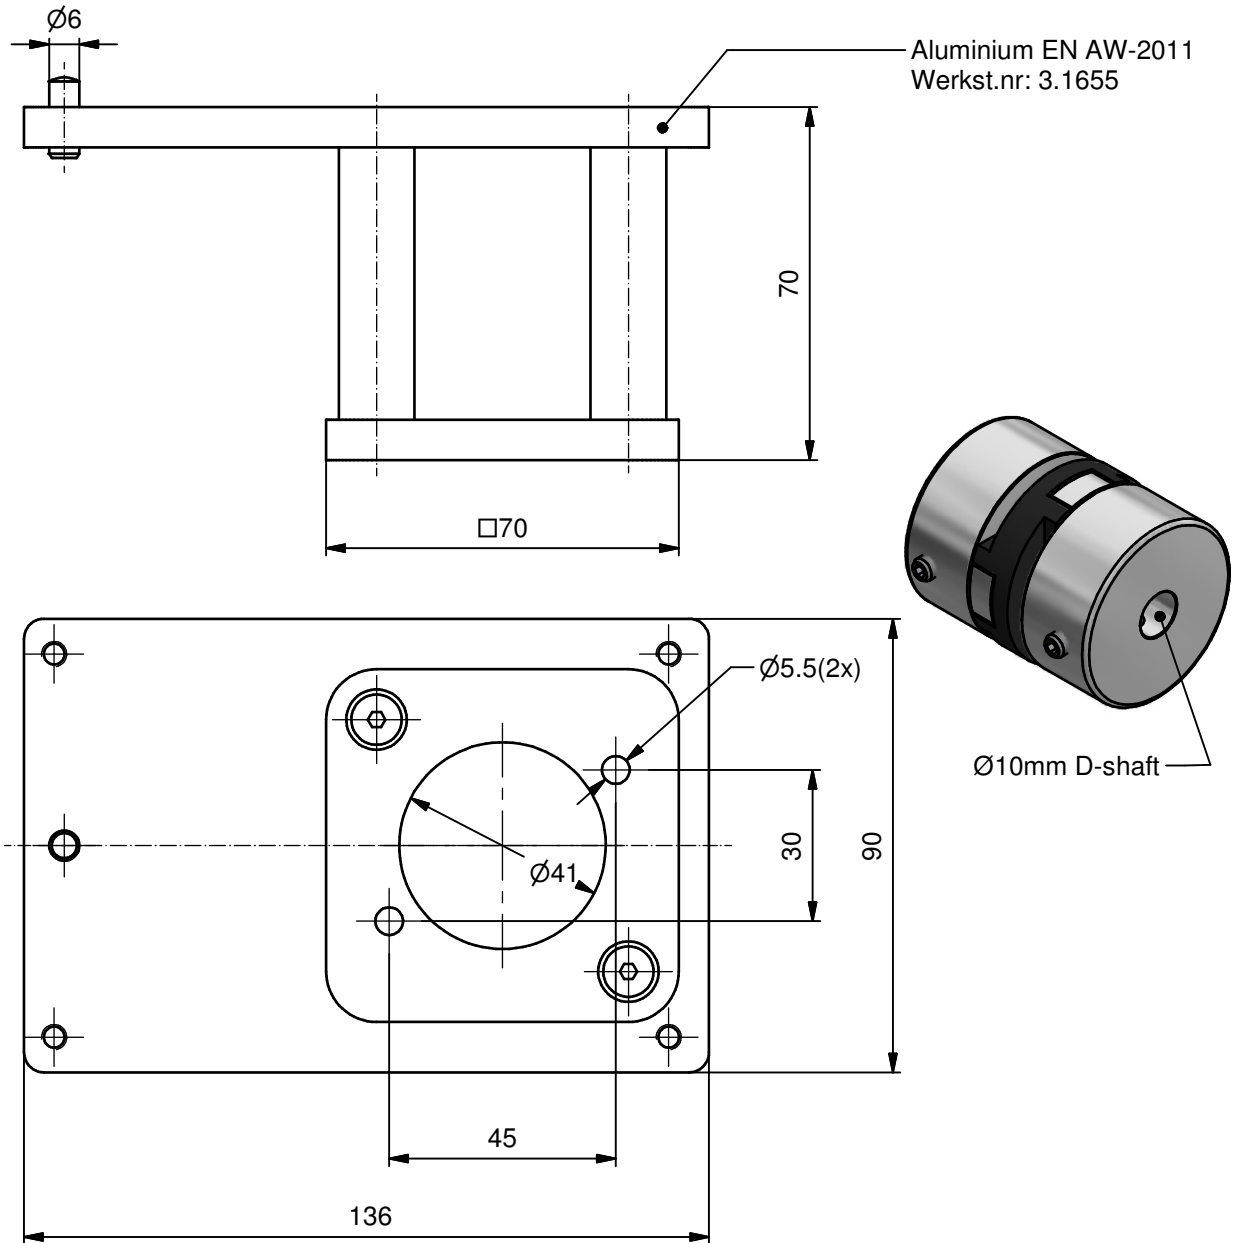

Adaptor regulator 24-VK
for Siemens SQM33 /40 /41 /45
Ø10 with D-shaft

24-PN71-4G-E

12-09-16

(1 : 2.5)