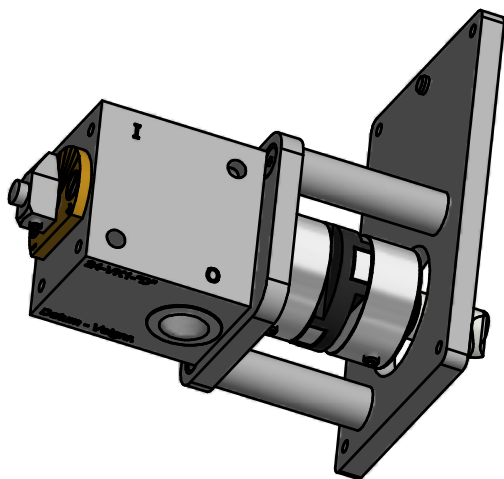

Adaptor regulator 24-VK
for Siemens SQM33 /40 /41 /45
Ø10 with D-shaft

24-PN71-4G-E

12-09-16

(1 : 2.5)